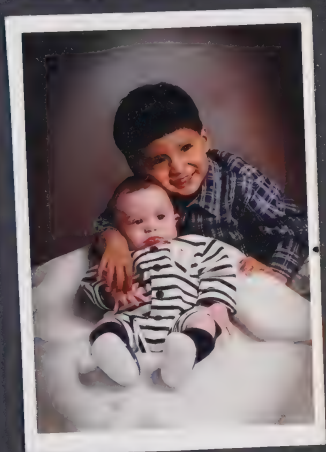

DATE:

L-R: James Burke; Isabel and Alfred
Bader; and Madeleine Jacobs
March 13, 2005

STYLE NO. 35-BP

WWW.PRINTFILE.COM • (407) 866-3100 • (800) 508-8539

Print file
ARCHIVAL PRESERVERS

To see more photos from this event
visit www.fairhwest.com/berro