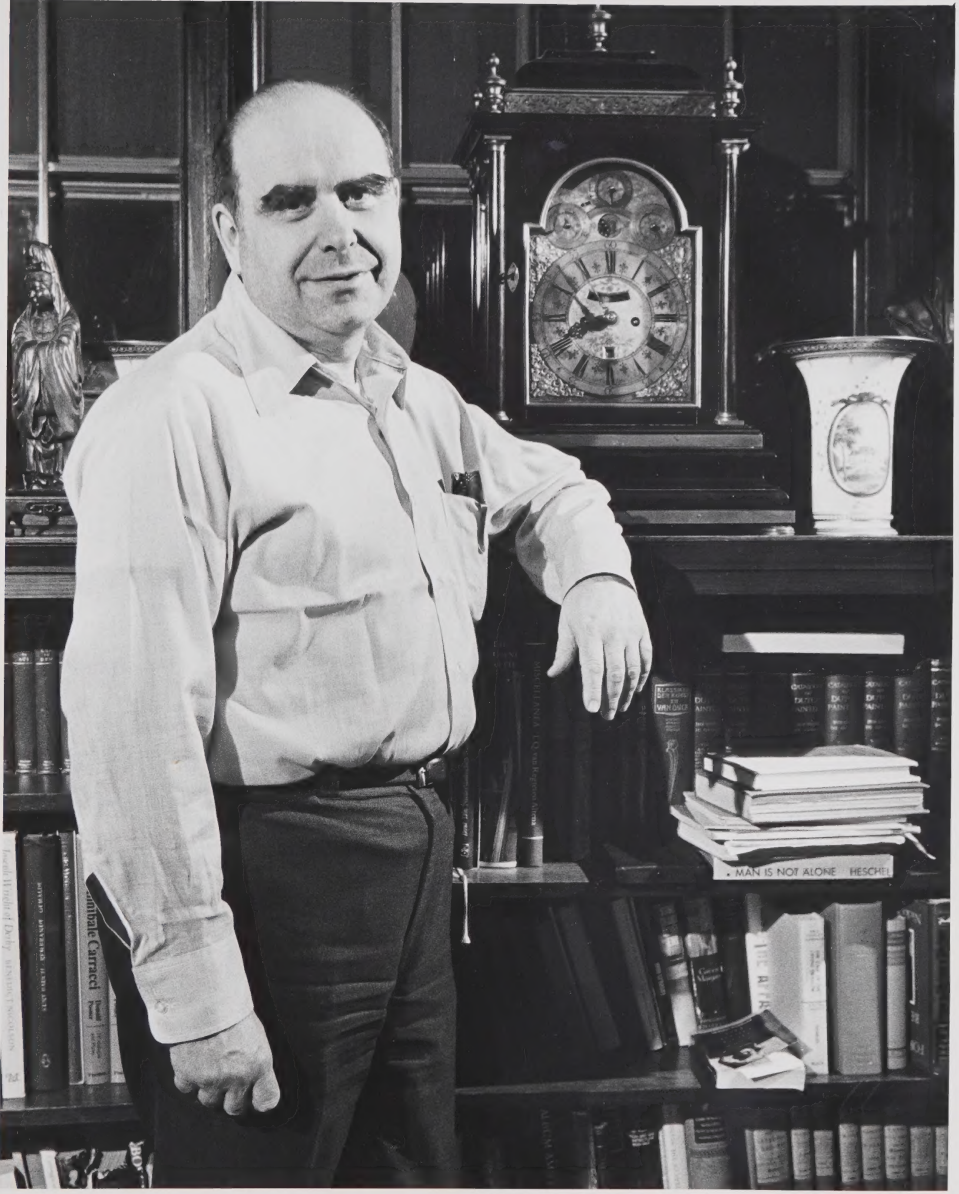

5711E NO. 810-2P

ROGER MANOLE, Toledo Museum
DR. ALFRED BADER

TOLEDO BLADE PHOTO
BY LLOYD RANSOM
MAR 25 1976

STYLE NO. 810-2P

WWW.PRINTFILE.COM • (807) 856-5100 • (800) 508-8539

Print File
ARCHIVAL PRESERVES