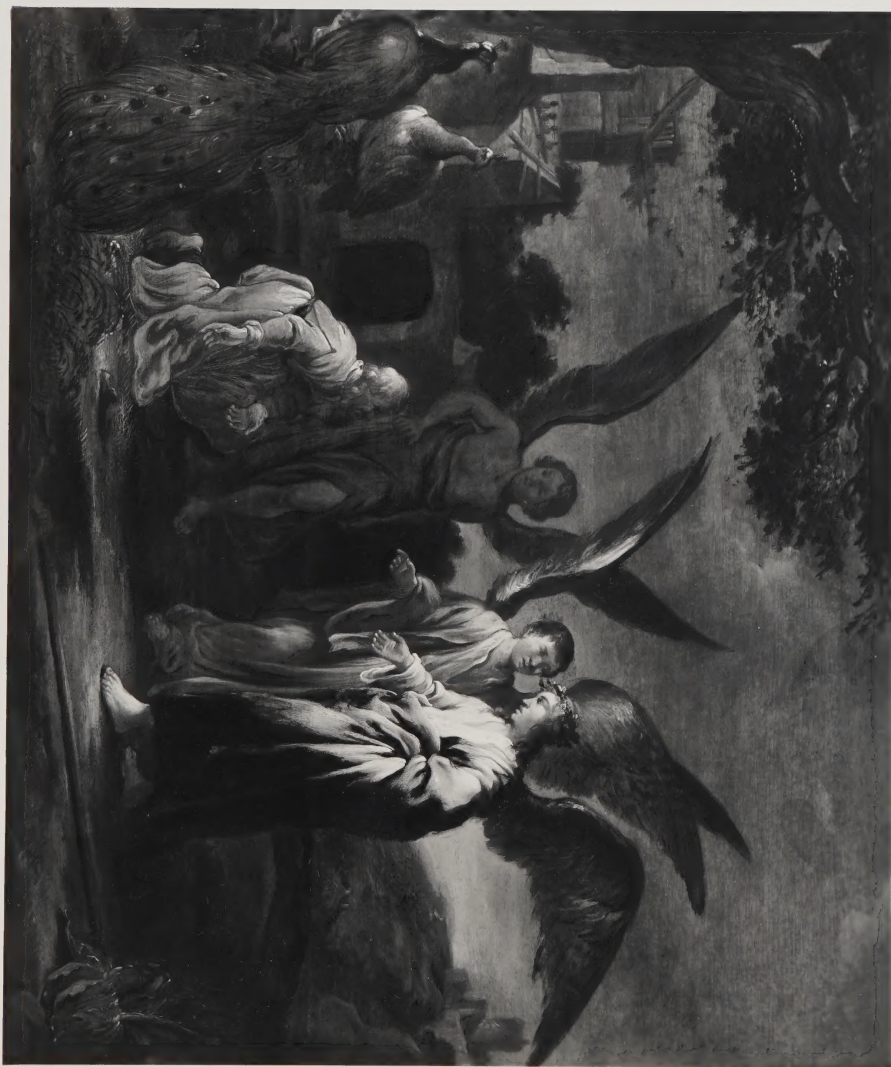

Alfred Boder

Alfred Boder Fine Arts - Painting File

Corn de Bic

[19-7]

QUEBEC UNIVERSITY ARCHIVES	
LOCATOR	5109
BOX	14
FILE	13

Pitt-Rie
ARCHIVAL PAPER
300g

PIRELLA
GÖTTSCHE LOWE
8 10 24

Brown
02755555 JANUARY
55 013

PHOTOGRAPHY BY GENE ALBERT
KEN BROWN STUDIO

File No. 2754

2754

Kodachrome
TRANSPARENCY

PROCESSED
BY KODAK

DATE:

ASSIGNMENT:

FILE NO.